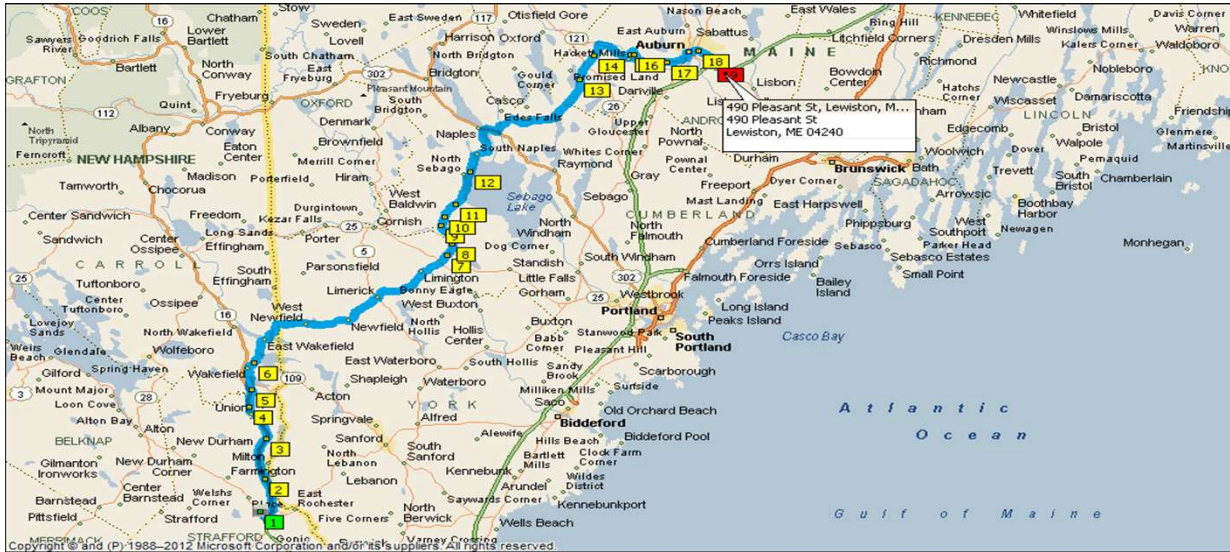

NORTH HAMPTON, NH SEACOAST HOG

CHAPTER #2805

Ride: **2nd Motor Booty Affair**

Event: *Motor Booty Affair*

Destination: *Lewiston, ME*

Date: *5/13/2016*

Depart: *TBD*

Distance: *96 miles*

Ride Time: *2hr 30min*

Rest Stops: *TBD*

Rain or Shine: *Yes* **Rating:** *C*

Ride Information:

- * Back roads - NH and ME
- * Overnight to Lewiston, ME
- * Special Rate ... \$79.00
Ramada Inn (207) 784-2331
- * Motor Booty Affair is a
Disco Tribute Band
- * Contact Bruce for event tickets
\$12.00pp
- Lead:** Bruce Poulin
- Contact:** (207) 767-3729

Other info:

<http://www.motorbootyaffair.com/>

2ND MOTOR BOOTY AFFAIR

Summary: 96.3 miles (2 hours, 32 minutes)

Mile	Directions	Instruction	For
	Depart	Rochester H-D	
0.0	Left	RT-11 [Farmington Rd] (South)	1.1
1.1	Left	US-202 [RT-11]	0.4
1.5	Name Chg	At exit 16 to RT-16 [Spaulding Tpke]	13.0
14.5	Right	RT-153 [Wakefield Rd]	3.7
18.2	Straight	RT-109 [RT-153]	0.2
18.4	Straight	RT-153 [Wakefield Rd]	1.1
19.5	Right	RT-153 [Province Lake Rd]	6.4
25.9	Right	RT-110 [Wakefield Rd]	3.8
29.7	Left	ME-11 [Water St]	19.0
48.7	Left	ME-11 [ME-113]	1.5
50.2	Right	ME-107 [ME-11]	1.7
51.9	Right	ME-11 [Sebago Rd]	2.6
54.5	Left	ME-11 [ME-114]	9.4
63.9	Right	US-302 [ME-11]	1.3
65.2	Left	ME-11 [Casco Rd]	19.8
85.0	Left	ME-119 [Woodman Hill Rd]	0.9
85.9	Right	Old Woodman Hill Rd	1.1
87.0	Left	ME-11 [ME-121]	4.7
91.7	Merge	Merge onto US-202 [ME-100]	0.8
92.5	Right	US-202 [ME-100]	0.9
93.4	Straight	ME-126 [Sabattus St]	0.5
93.9	Right	Webster St	1.8
95.7	Right	Alfred A Plourde Pkwy	0.6
96.3	Right	Pleasant St	0.0
96.3	Arrive	490 Pleasant St, Lewiston, ME	-96.3